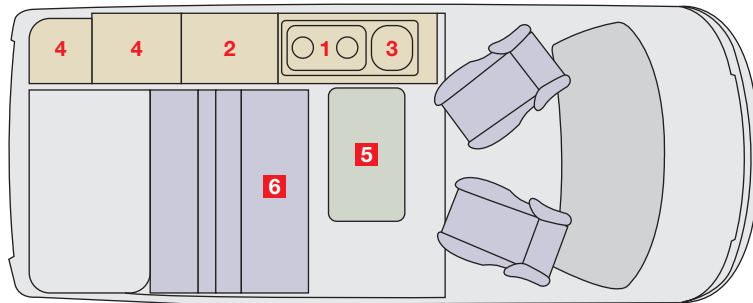

• MADRID • BARCELONA • MÁLAGA •

GROUP A

2 double beds

GROUP A

2 double beds

- 1 Kitchen
- 2 Refrigerator
- 3 Sink
- 4 Wardrobes
- 5 Table
- 6 Sofa

Technical characteristics

Engine

Capacity (ccm)	1.997
Power (kw/HP)	88/120

Dimensions

Length (mm.)	5.135
Width (mm.)	1.895
High / with pop-up roof opened (mm.)	1.990 / 2.540
Weight (kg.)	2.331
Drinking water tank capacity (L)	27

Example of standard motorhome with 4 seats. The outer/inner design could be modified without previous warning.