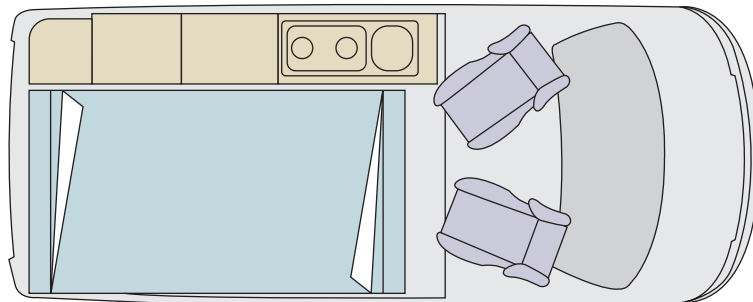

• MADRID • BARCELONA • MÁLAGA •

GROUP A

2 double beds

GROUP A

2 double beds

- 1 Kitchen
- 2 Refrigerator
- 3 Sink
- 4 Wardrobes
- 5 Table
- 6 Sofa

Technical characteristics

Engine

Capacity (ccm)	1.997
Power (kw/HP)	88/120

Dimensions

Length (mm.)	5.135
Width (mm.)	1.895
High / with pop-up roof opened (mm.)	1.990 / 2.540
Weight (kg.)	2.331
Drinking water tank capacity (L)	27

Example of standard motorhome with 4 seats. The outer/inner design could be modified without previous warning.