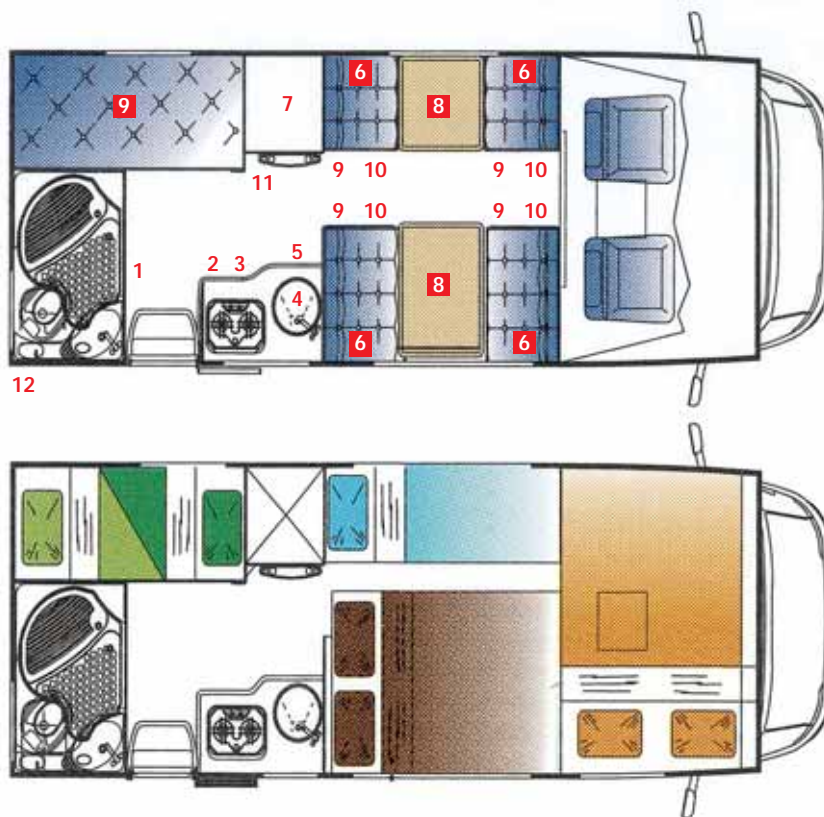

## GROUP G

2 double beds • 3 single beds

### GROUP G

2 double beds • 3 single beds

- 1 Water closet with washbasin and shower
- 2 Kitchen
- 3 Refrigerator
- 4 Sink
- 5 Pantry
- 6 Upper cupboards
- 7 Wardrobes
- 8 Table
- 9 Sofa
- 10 Bins under sofas and skylights
- 11 Heating
- 12 Boiler

#### Dimensions

Length (mm.)	6.750
Width (mm.)	2.220
Height (mm.)	3.040
Weight (kg.)	2.630
Drinking water tank capacity (L)	140

Example of standard motorhome with 7 seats. The outer/inner design could be modified without previous warning.